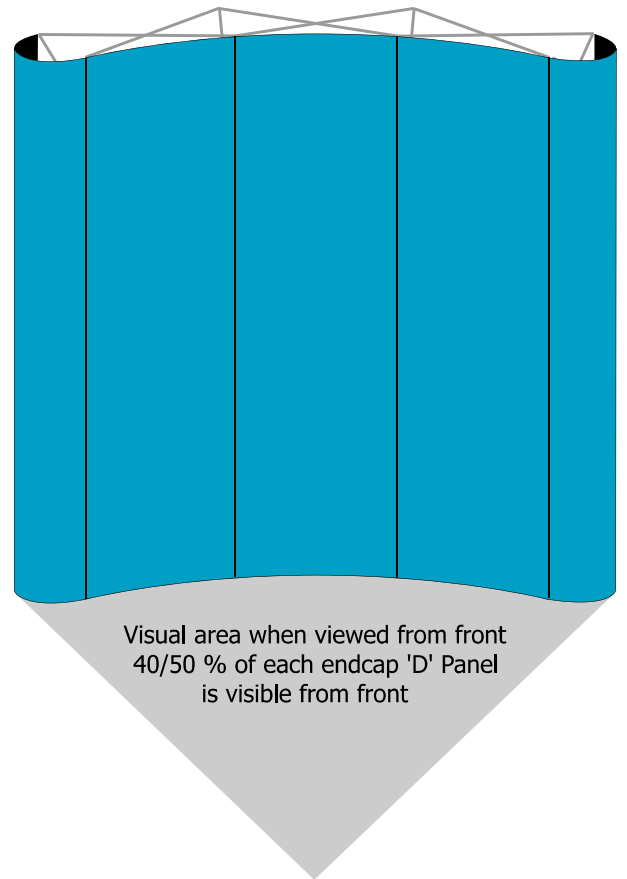

Artwork Guide

Pop-Up System

Please supply artwork at actual size or a percentage thereof and state which percentage you are using.

'Press optimised' PDF preferred, with crop marks and embedded or outlined fonts

Images (photos, scans etc) should be in CMYK format, and at a resolution of 480dpi if working at 25% of final size (equal to 120dpi at 100%)
We can still produce graphics from as low as 70dpi but the quality cannot be guaranteed.

BLEED

No bleed is required when producing pop-ups simply supply a single page document with the overall area shown

Example:- 3x3 Evolution Artwork @25%

this document is intended as a guide.
If you would rather speak to someone regarding the set up of artwork or if you would like us to design your system please contact us:-
01324 612181 or
studio@apbdisplays.com