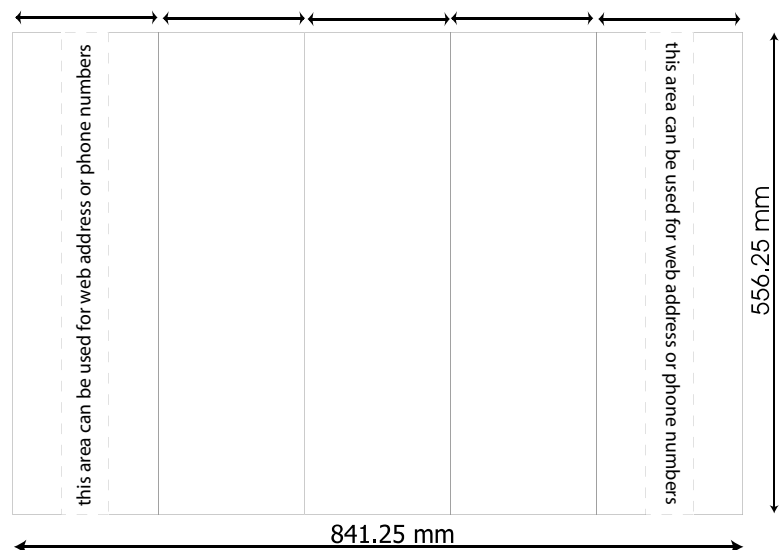

this document is intended as a guide.
If you would rather speak to someone regarding the set up of artwork or if you would like us to design your system please contact us:-
01324 612181 or
studio@apbdisplays.com